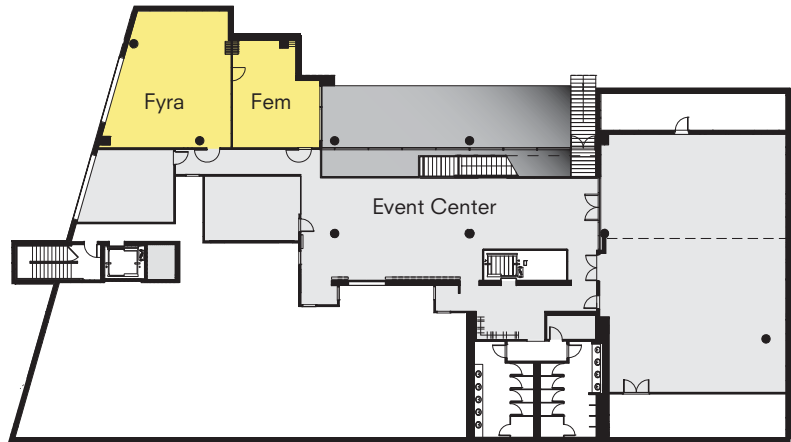

Fyra & Fem

Fyra and Fem are two mid-sized conference or reception rooms that can be used separately or together. Fyra's northern glass window overlooks House of Sweden's beautiful landscaped garden. Fem's southern wall faces House of Sweden's reflective pools. The rooms are equipped with modern AV equipment as projectors and sound system for effective presentations.

Meeting capacities

Rooms	Dimensions (ft.)	Size		Ht. (ft.)	Capacities				
		(sq. ft.)	(sq.m)		Banquet	Theater	Conference	Reception	Classroom
Fyra	27x33	870	81	9'-0"	40 pers	-	34 pers	50 pers	28 pers
Fem	21x25	475	44	9'-0"	-	-	16 pers	-	16 pers
Fyra + Fem	48x33	1340	125	9'-0"	60 pers	74 pers	50 pers	80 pers	50 pers

Classroom seating

Conference 4+5

Theater seating

Classroom 4+5

HOUSE OF SWEDEN

House of Sweden, 2900 K Street NW, Washington DC 20007

+1 202 536 1500

info@houseofsweden.com