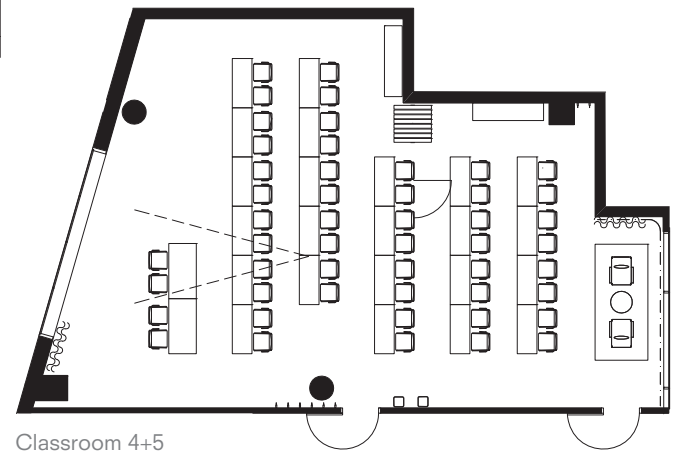

Fyra & Fem

Fyra and Fem are two mid-sized conference or reception rooms that can be used separately or together. Fyra's northern glass window overlooks House of Sweden's beautiful landscaped garden. Fem's southern wall faces House of Sweden's reflective pools. The rooms are equipped with modern AV equipment as projectors and sound system for effective presentations.

Meeting capacities

Rooms	Dimensions (ft.)	Size		Ht. (ft.)	Capacities				
		(sq. ft.)	(sq.m)		Banquet	Theater	Conference	Reception	Classroom
Fyra	27x33	870	81	9'-0"	40 pers	-	34 pers	50 pers	28 pers
Fem	21x25	475	44	9'-0"	-	-	16 pers	-	16 pers
Fyra + Fem	48x33	1340	125	9'-0"	60 pers	74 pers	50 pers	80 pers	50 pers

Classroom seating

Conference 4+5

Theater seating

Classroom 4+5

HOUSE OF SWEDEN

House of Sweden, 2900 K Street NW, Washington DC 20007

+1 202 536 1500

info@houseofsweden.com