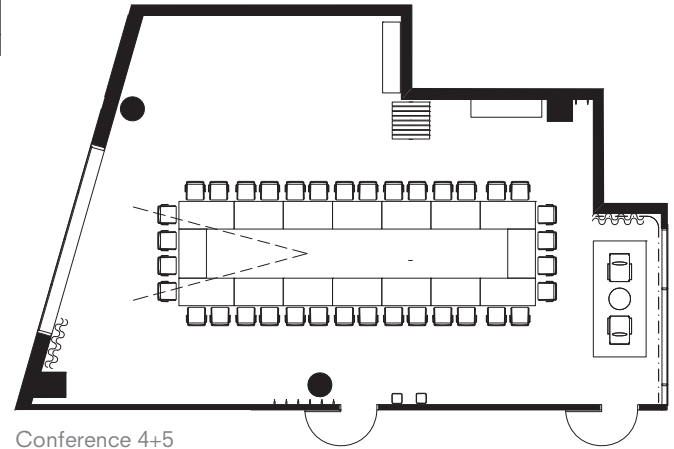

Fyra & Fem

Fyra and Fem are two mid-sized conference or reception rooms that can be used separately or together. Fyra's northern glass window overlooks House of Sweden's beautiful landscaped garden. Fem's southern wall faces House of Sweden's reflective pools. The rooms are equipped with modern AV equipment as projectors and sound system for effective presentations.

Meeting capacities

Rooms	Dimensions (ft.)	Size		Ht. (ft.)	Capacities				
		(sq. ft.)	(sq.m)		Banquet	Theater	Conference	Reception	Classroom
Fyra	27x33	870	81	9'-0"	40 pers	-	34 pers	50 pers	28 pers
Fem	21x25	475	44	9'-0"	-	-	16 pers	-	16 pers
Fyra + Fem	48x33	1340	125	9'-0"	60 pers	74 pers	50 pers	80 pers	50 pers

Classroom seating

Conference 4+5

Theater seating

Classroom 4+5

HOUSE OF SWEDEN

House of Sweden, 2900 K Street NW, Washington DC 20007

+1 202 536 1500

info@houseofsweden.com