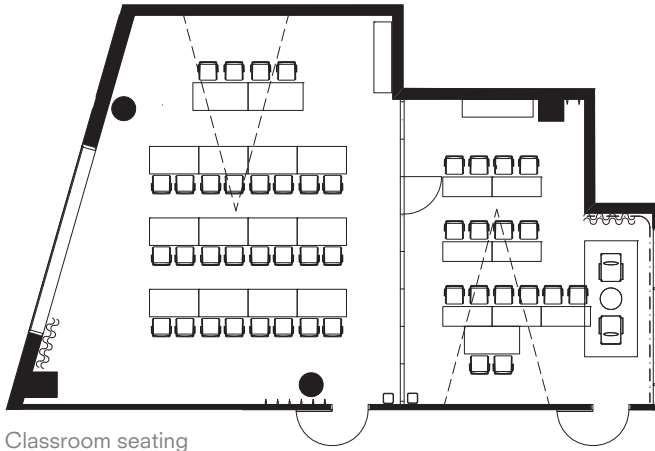

Fyra & Fem

Fyra and Fem are two mid-sized conference or reception rooms that can be used separately or together. Fyra's northern glass window overlooks House of Sweden's beautiful landscaped garden. Fem's southern wall faces House of Sweden's reflective pools. The rooms are equipped with modern AV equipment as projectors and sound system for effective presentations.

Meeting capacities

Rooms	Dimensions (ft.)	Size		Ht. (ft.)	Capacities				
		(sq. ft.)	(sq.m)		Banquet	Theater	Conference	Reception	Classroom
Fyra	27x33	870	81	9'-0"	40 pers	-	34 pers	50 pers	28 pers
Fem	21x25	475	44	9'-0"	-	-	16 pers	-	16 pers
Fyra + Fem	48x33	1340	125	9'-0"	60 pers	74 pers	50 pers	80 pers	50 pers

Classroom seating

Conference 4+5

Theater seating

Classroom 4+5

HOUSE OF SWEDEN

House of Sweden, 2900 K Street NW, Washington DC 20007

+1 202 536 1500

info@houseofsweden.com