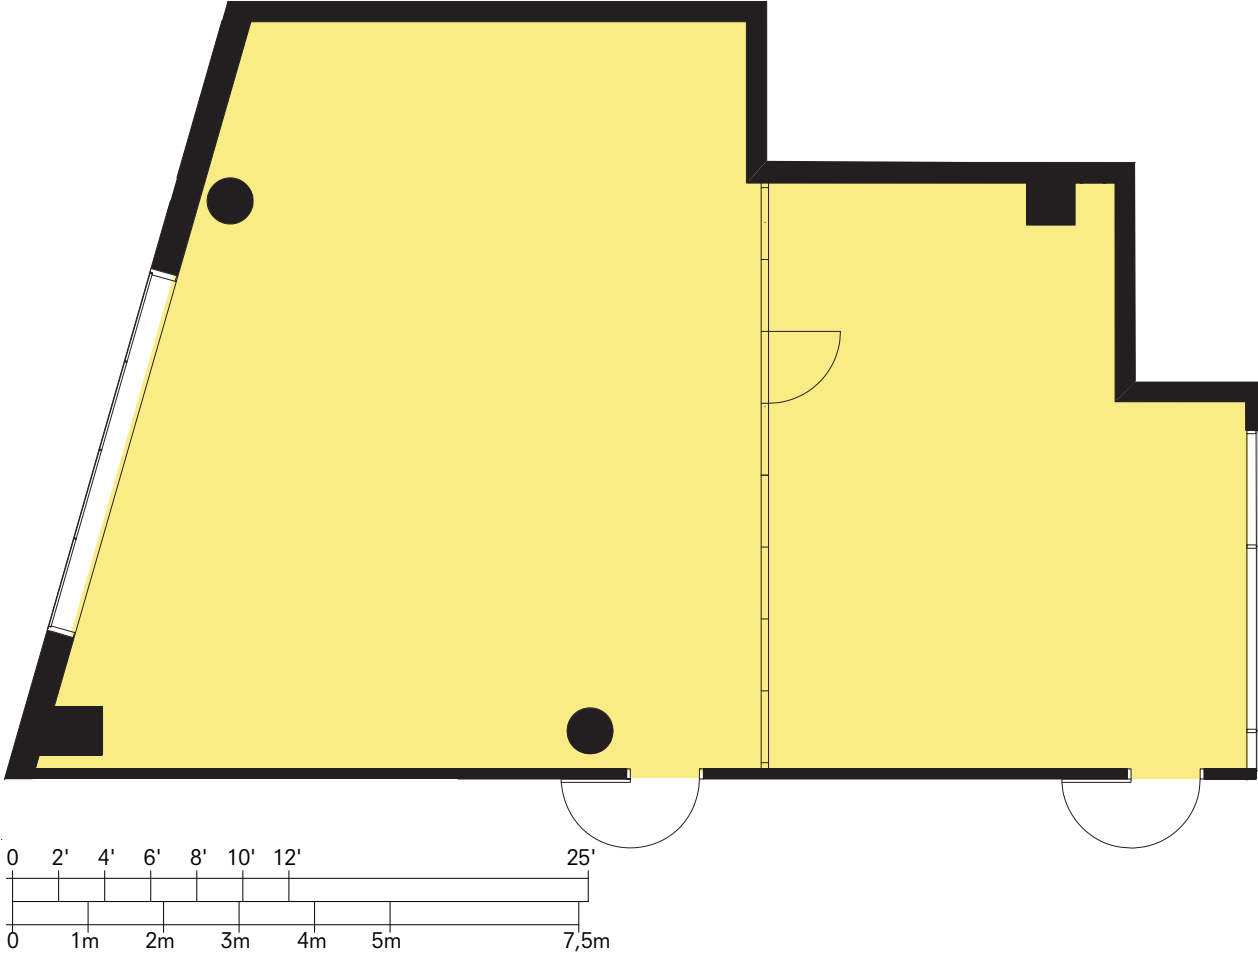

Fyra & Fem

HOUSE OF SWEDEN

House of Sweden, 2900 K Street NW, Washington DC 20007

+1 202 536 1500

info@houseofsweden.com

www.houseofsweden.com