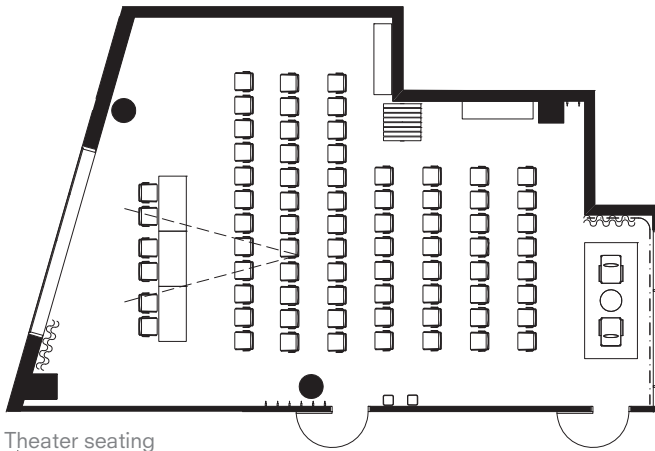

Fyra & Fem

Fyra and Fem are two mid-sized conference or reception rooms that can be used separately or together. Fyra's northern glass window overlooks House of Sweden's beautiful landscaped garden. Fem's southern wall faces House of Sweden's reflective pools. The rooms are equipped with modern AV equipment as projectors and sound system for effective presentations.

Meeting capacities

Rooms	Dimensions (ft.)	Size		Ht. (ft.)	Capacities				
		(sq. ft.)	(sq.m)		Banquet	Theater	Conference	Reception	Classroom
Fyra	27x33	870	81	9'-0"	40 pers	-	34 pers	50 pers	28 pers
Fem	21x25	475	44	9'-0"	-	-	16 pers	-	16 pers
Fyra + Fem	48x33	1340	125	9'-0"	60 pers	74 pers	50 pers	80 pers	50 pers

Classroom seating

Conference 4+5

Theater seating

Classroom 4+5

HOUSE OF SWEDEN

House of Sweden, 2900 K Street NW, Washington DC 20007

+1 202 536 1500

info@houseofsweden.com