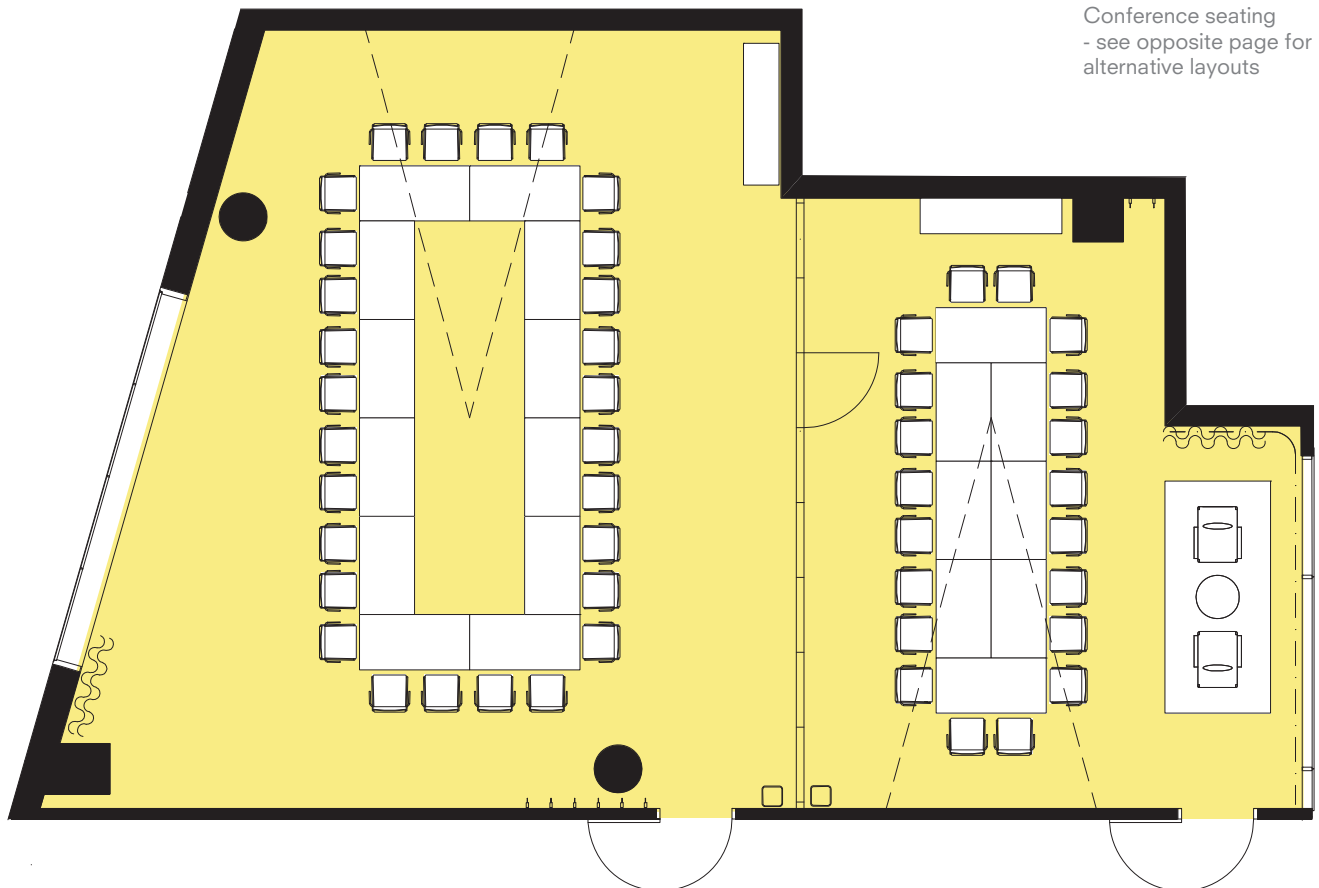

Fyra & Fem

Fyra and Fem are two mid-sized conference or reception rooms that can be used separately or together. Fyra's northern glass window overlooks House of Sweden's beautiful landscaped garden. Fem's southern wall faces House of Sweden's reflective pools. The rooms are equipped with modern AV equipment as projectors and sound system for effective presentations.

Meeting capacities

Rooms	Dimensions (ft.)	Size		Ht. (ft.)	Capacities				
		(sq. ft.)	(sq.m)		Banquet	Theater	Conference	Reception	Classroom
Fyra	27x33	870	81	9'-0"	40 pers	-	34 pers	50 pers	28 pers
Fem	21x25	475	44	9'-0"	-	-	16 pers	-	16 pers
Fyra + Fem	48x33	1340	125	9'-0"	60 pers	74 pers	50 pers	80 pers	50 pers