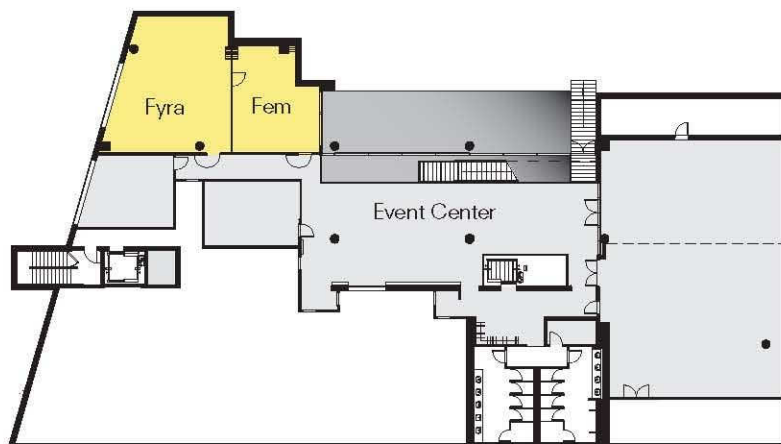

Fyra & Fem

Fyra and Fem are two mid-sized conference or reception rooms that can be used separately or together. Fyra's northern glass window overlooks House of Sweden's beautiful landscaped garden. Fem's southern wall faces House of Sweden's reflective pools. The rooms are equipped with modern AV equipment as projectors and sound system for effective presentations.

Meeting capacities

Rooms	Dimensions (ft.)	Size		Ht. (ft.)	Capacities				
		(sq. ft.)	(sq.m)		Banquet	Theater	Conference	Reception	Classroom
Fyra	27x33	870	81	9'-0"	40 pers	-	34 pers	50 pers	28 pers
Fem	21x25	475	44	9'-0"	-	-	16 pers	-	16 pers
Fyra + Fem	48x33	1340	125	9'-0"	60 pers	74 pers	50 pers	80 pers	50 pers